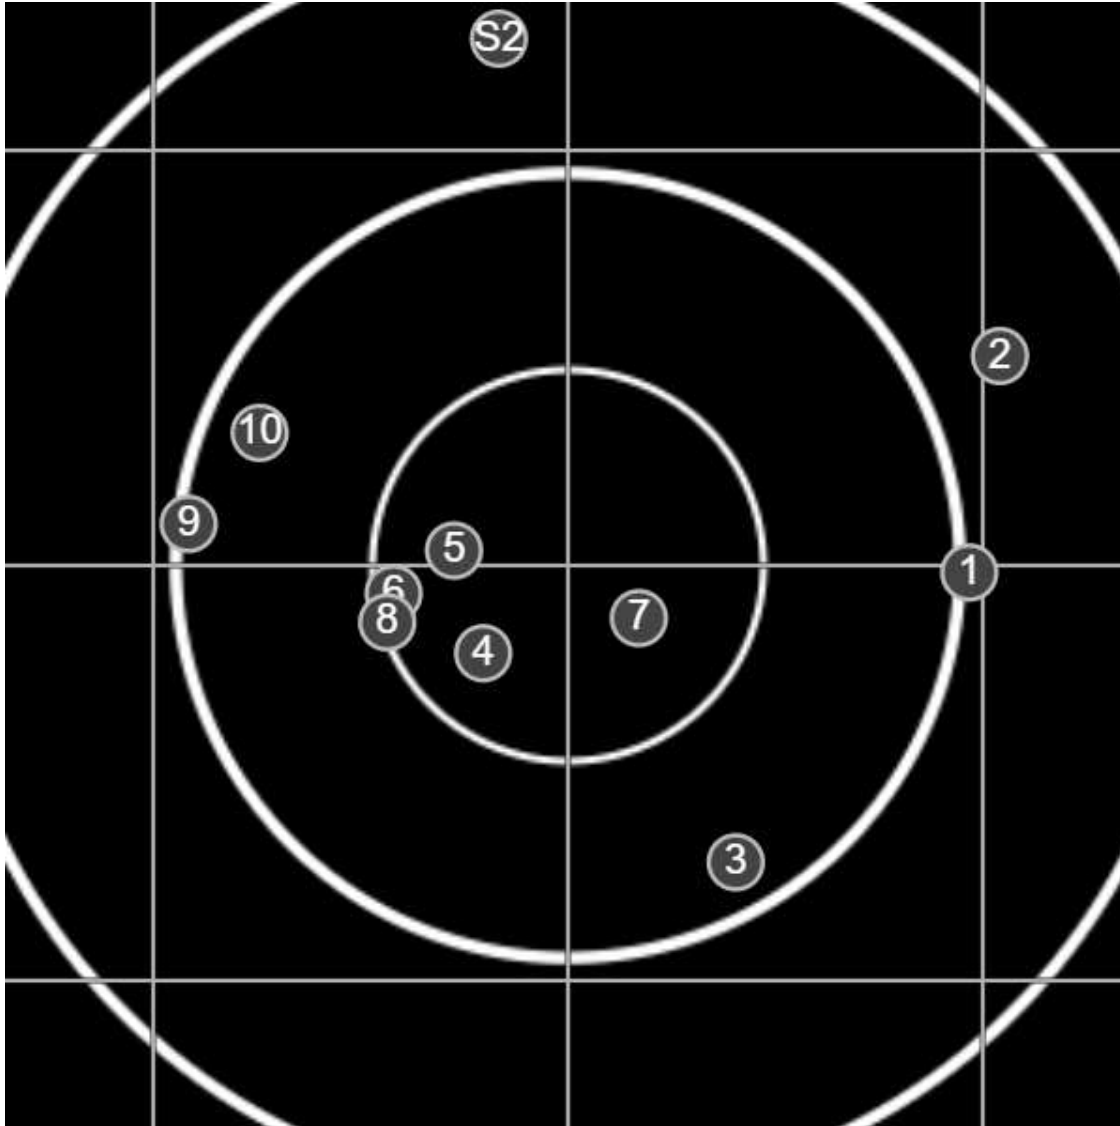

SILVER MOUNTAIN TARGETS
Made in Canada

Dennis Lavelle
8/24/2024
2:56:52 PM

BRC Club Shoot
Series 1
800 yards

BRC T5 [-56]
AU-LR

Group: 530.4 mm
(519.4w x 323.9h)

(Iron)

Shooter
None

49.5

FINAL

v: 1572, sd: 12.0

#	fps	score
10	1563	5
9	1567	5
8	1564	V
7	1573	V
6	1578	V
5	1564	V
4	1567	V
3	1581	5
2	1602	4
1	1560	5
S2	1565	(4)
S1	1525	(2)

SILVER MOUNTAIN TARGETS
Made in Canada

true
8/24/2024
3:07:42 PM